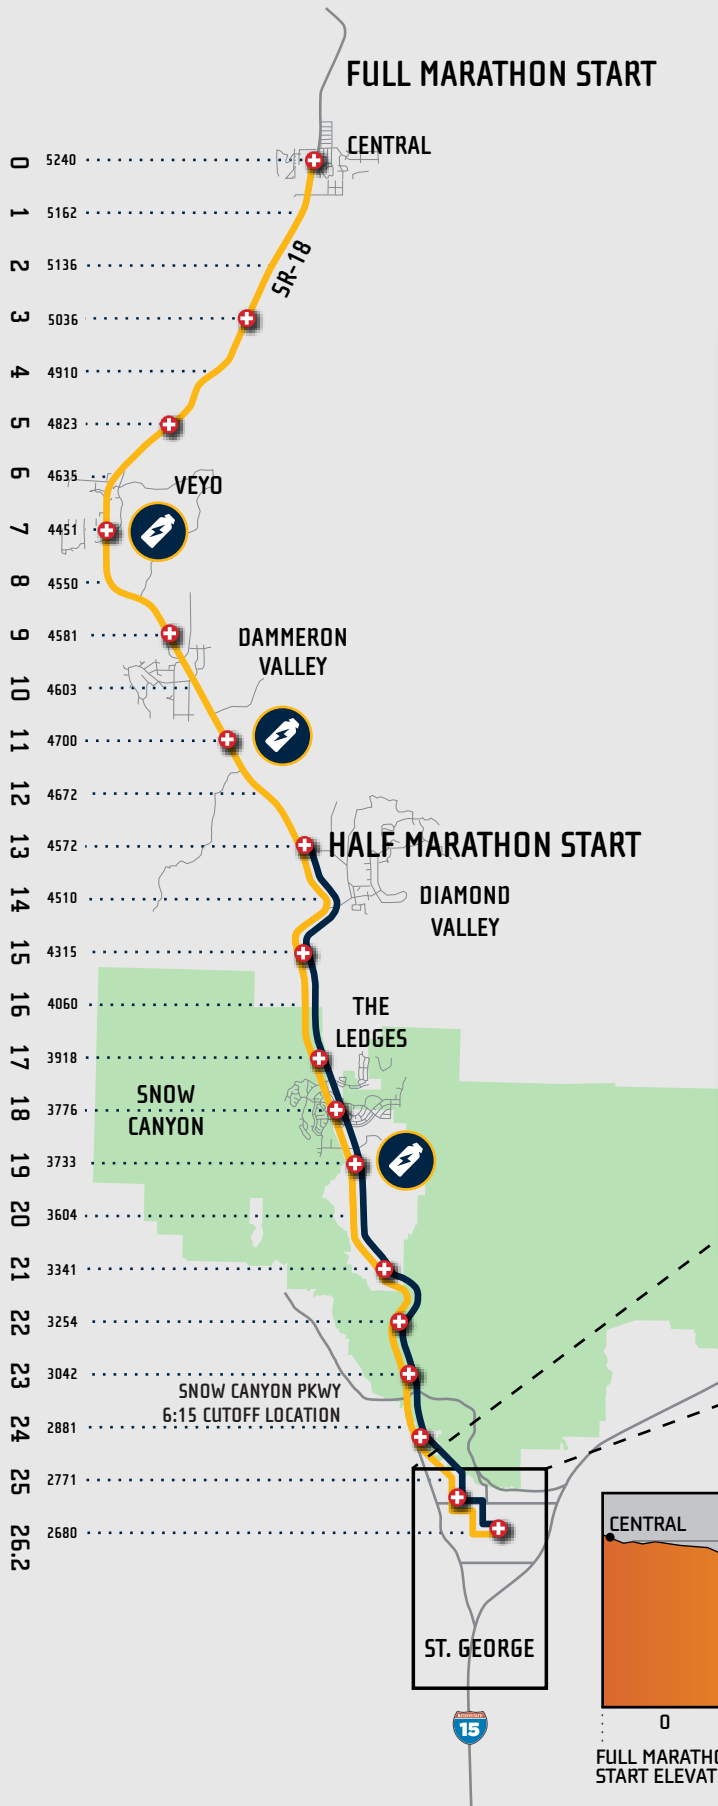

# ST. GEORGE MARATHON COURSE MAP

**LEGEND**

- AID STATION
- ENERGY GEL AVAILABLE
- FULL MARATHON COURSE
- HALF MARATHON COURSE