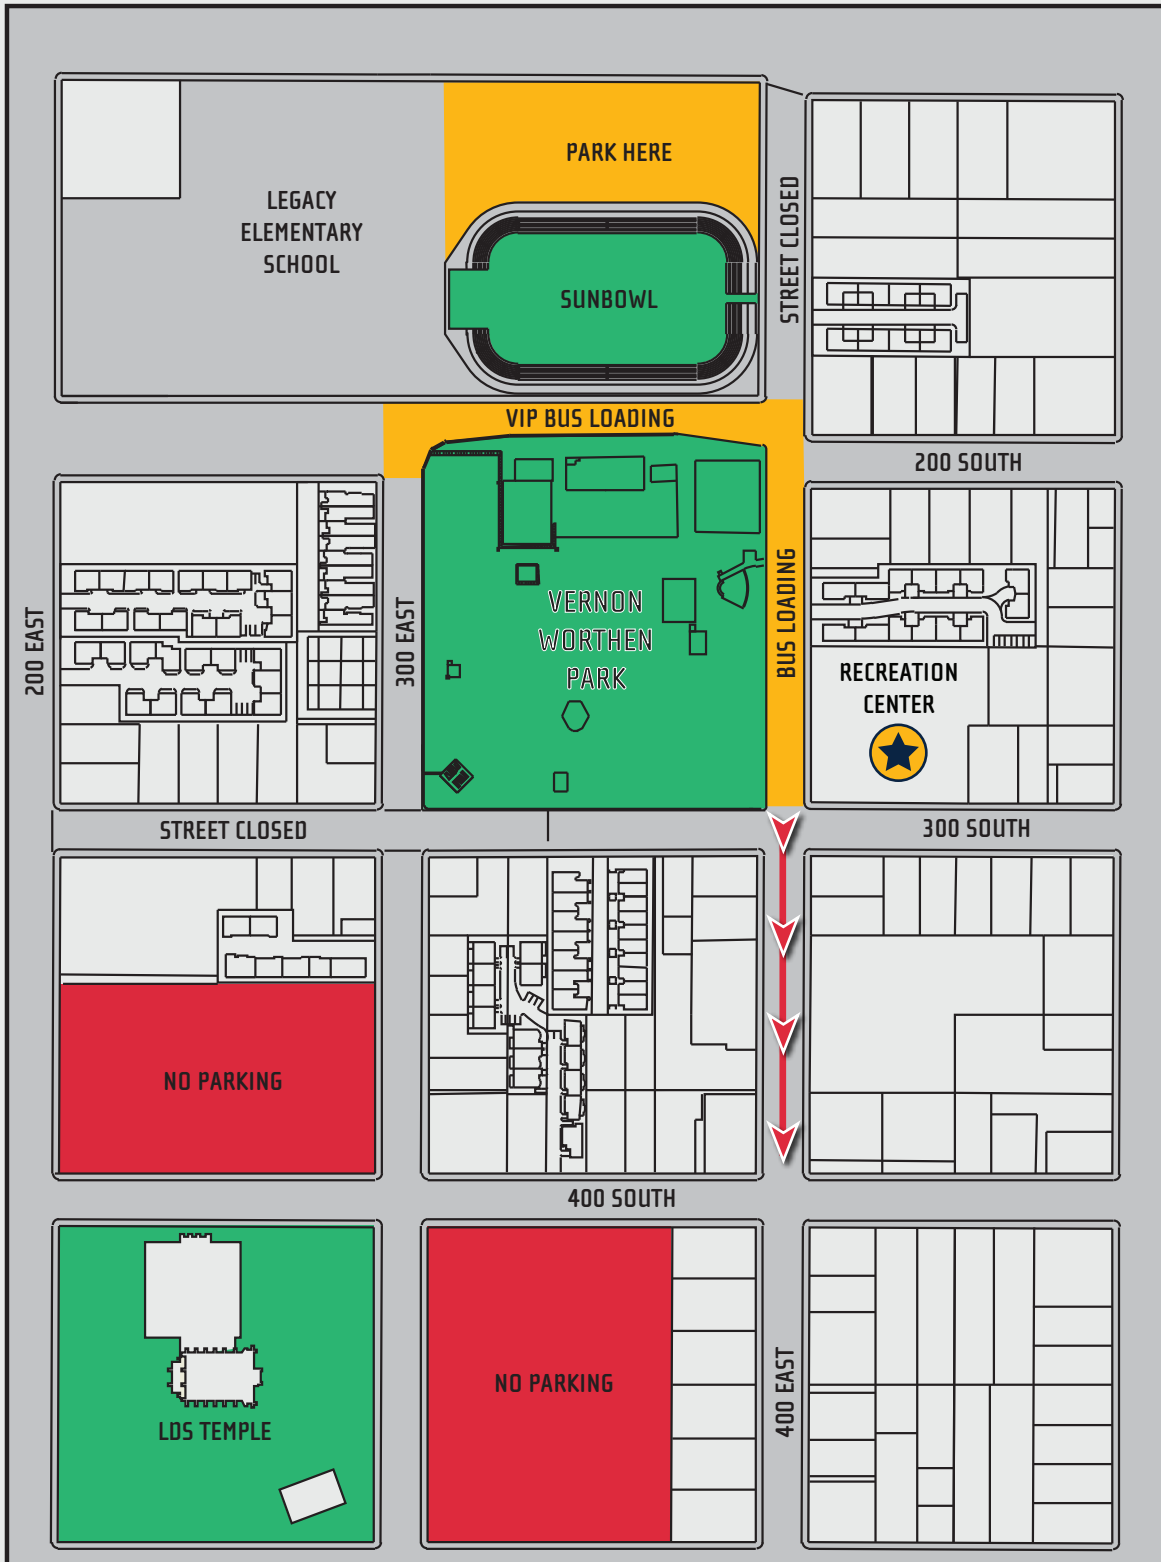

# ST. GEORGE MARATHON- BUS LOADING

PARKING ALLOWED ON ALL SIDE OF STREETS

## LEGEND

BIB PICK-UP

BUS EXIT ROUTE

NORTH

MAP NOT TO SCALE