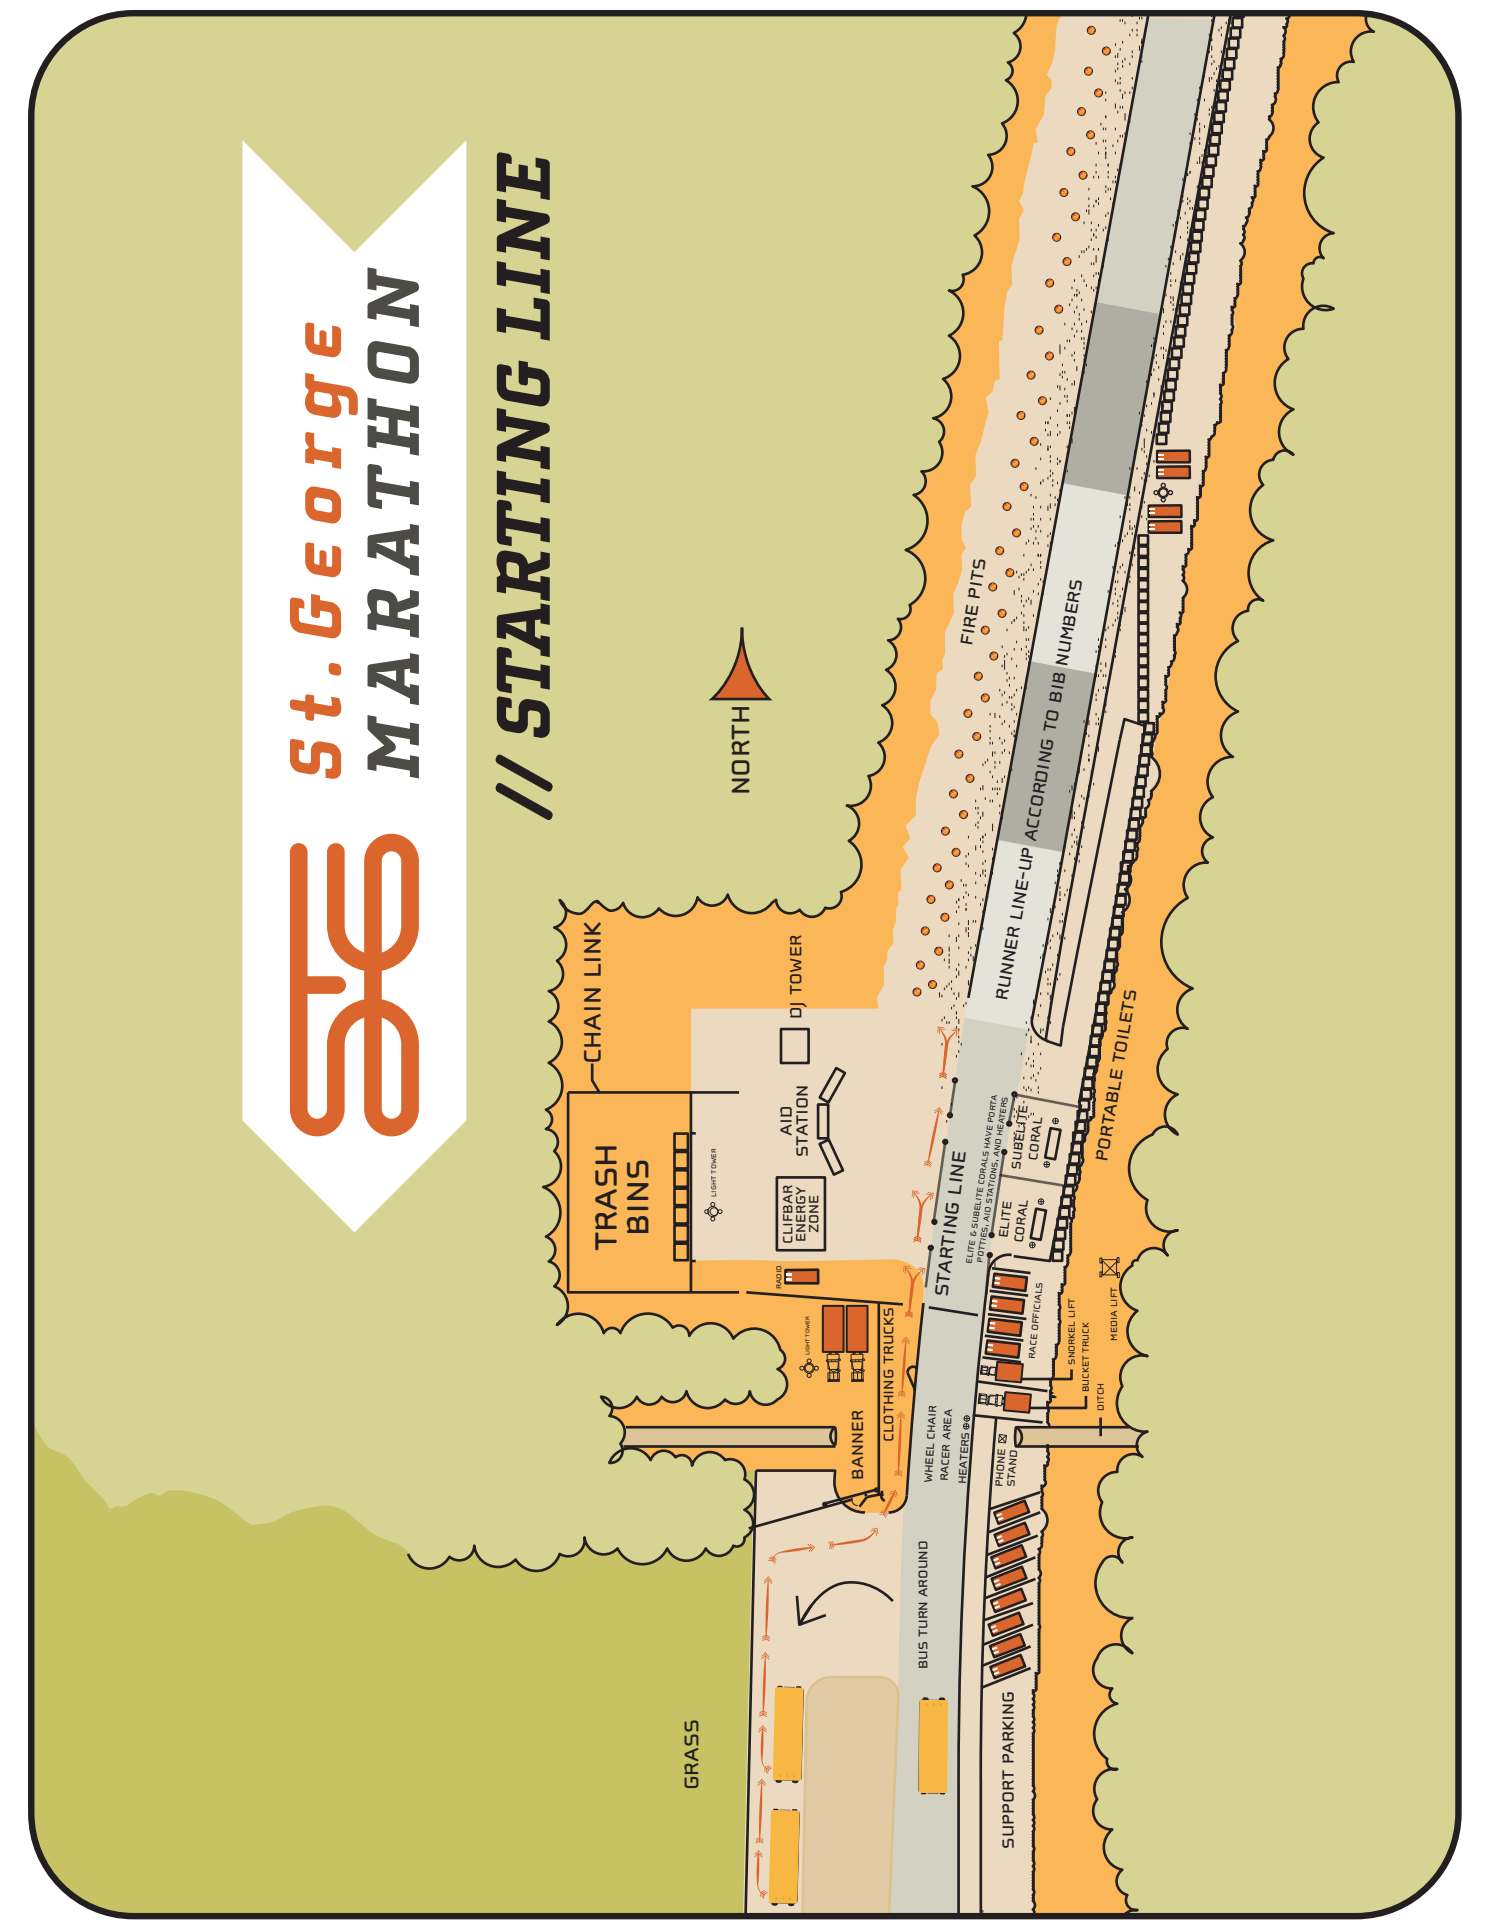

St. George MARATHON

// STARTING LINE

GRASS

CHAIN LINK

TRASH BINS

LIGHT TOWER

CLIFBAR ENERGY ZONE

AID STATION

DJ TOWER

STARTING LINE

ELITE CORAL

SUBELITE CORAL

CORAL

RACE OFFICIALS

BUCKET TRUCK

MEDIA LIFT

PORTABLE TOILETS

RUNNER LINE-UP ACCORDING TO BIB NUMBERS

FIRE PITS

WHEEL CHAIR RACER AREA

HEATERS

PHONE STAND

BANNER

CLOTHING TRUCKS

TRASH BINS

CHAIN LINK

CLIFBAR ENERGY ZONE

AID STATION

DJ TOWER

LIGHT TOWER

GRASS

BUS TURN AROUND

SUPPORT PARKING

ELITE CORAL

SUBELITE CORAL

CORAL

RACE OFFICIALS

BUCKET TRUCK

MEDIA LIFT

PORTABLE TOILETS

GRASS