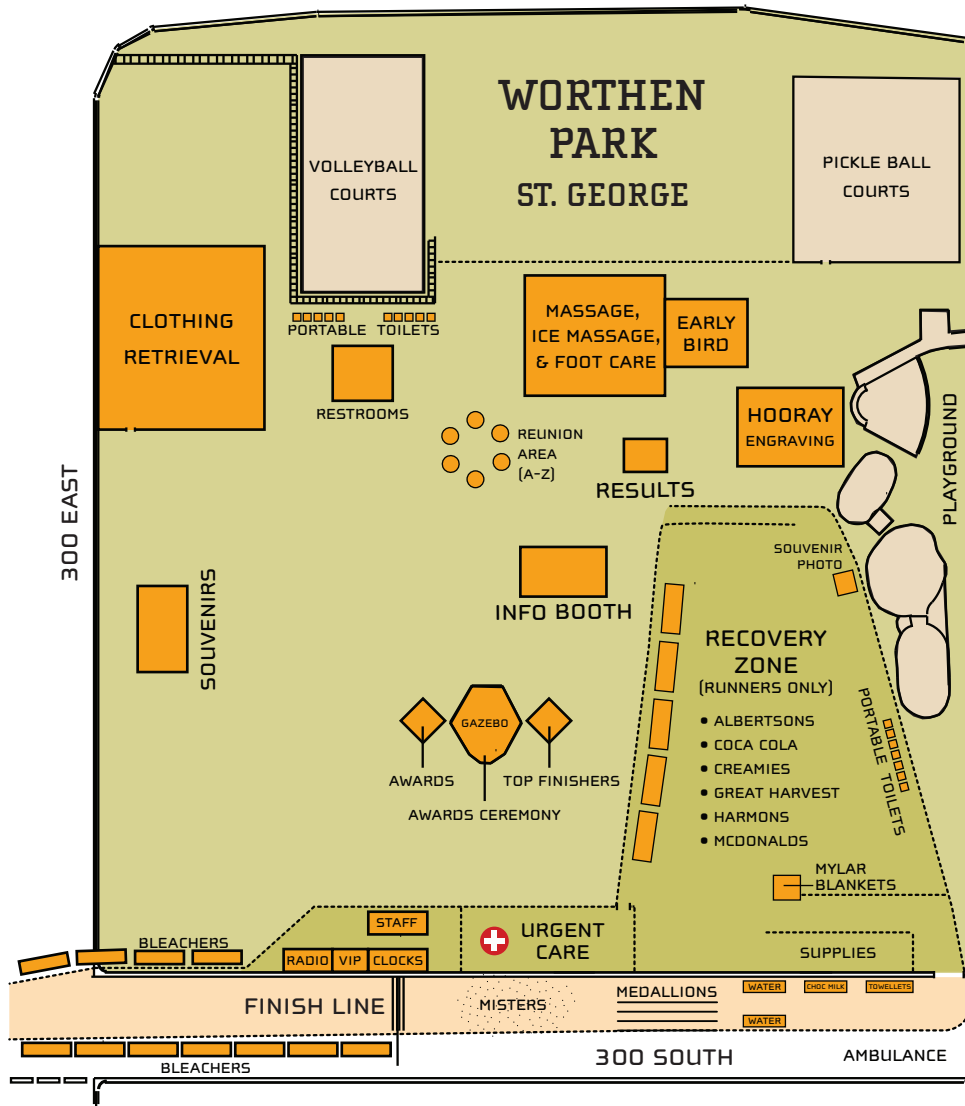

// FINISH LINE

MAYOR'S WALK POST-EVENT
BUS LOADING: 8:30 – 10:30 AM

200 SOUTH

MARATHON BUS LOADING: STARTS AT 4:00 AM

// ELEVATION