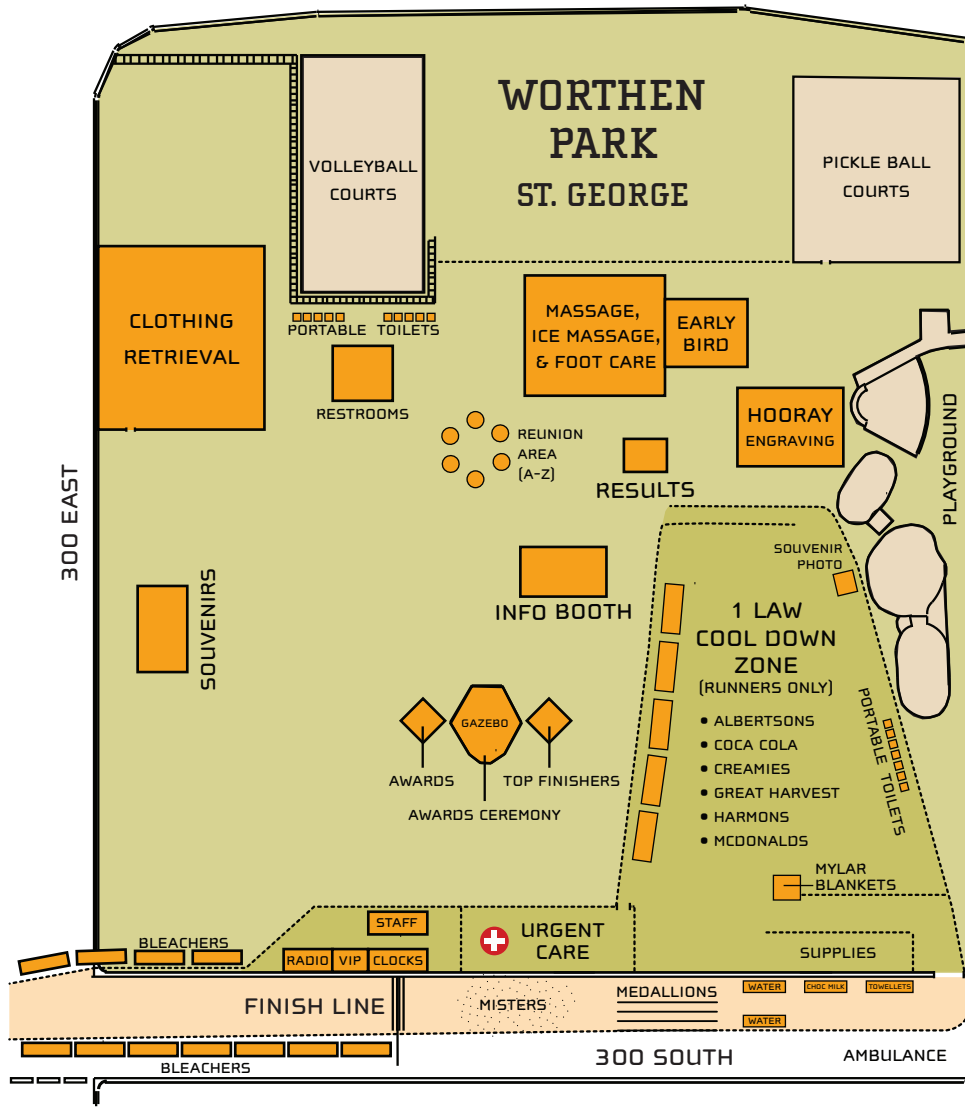

// FINISH LINE

MAYOR'S WALK POST-EVENT
BUS LOADING: 8:30 – 10:30 AM

200 SOUTH

MARATHON BUS LOADING: STARTS AT 4:00 AM

// ELEVATION