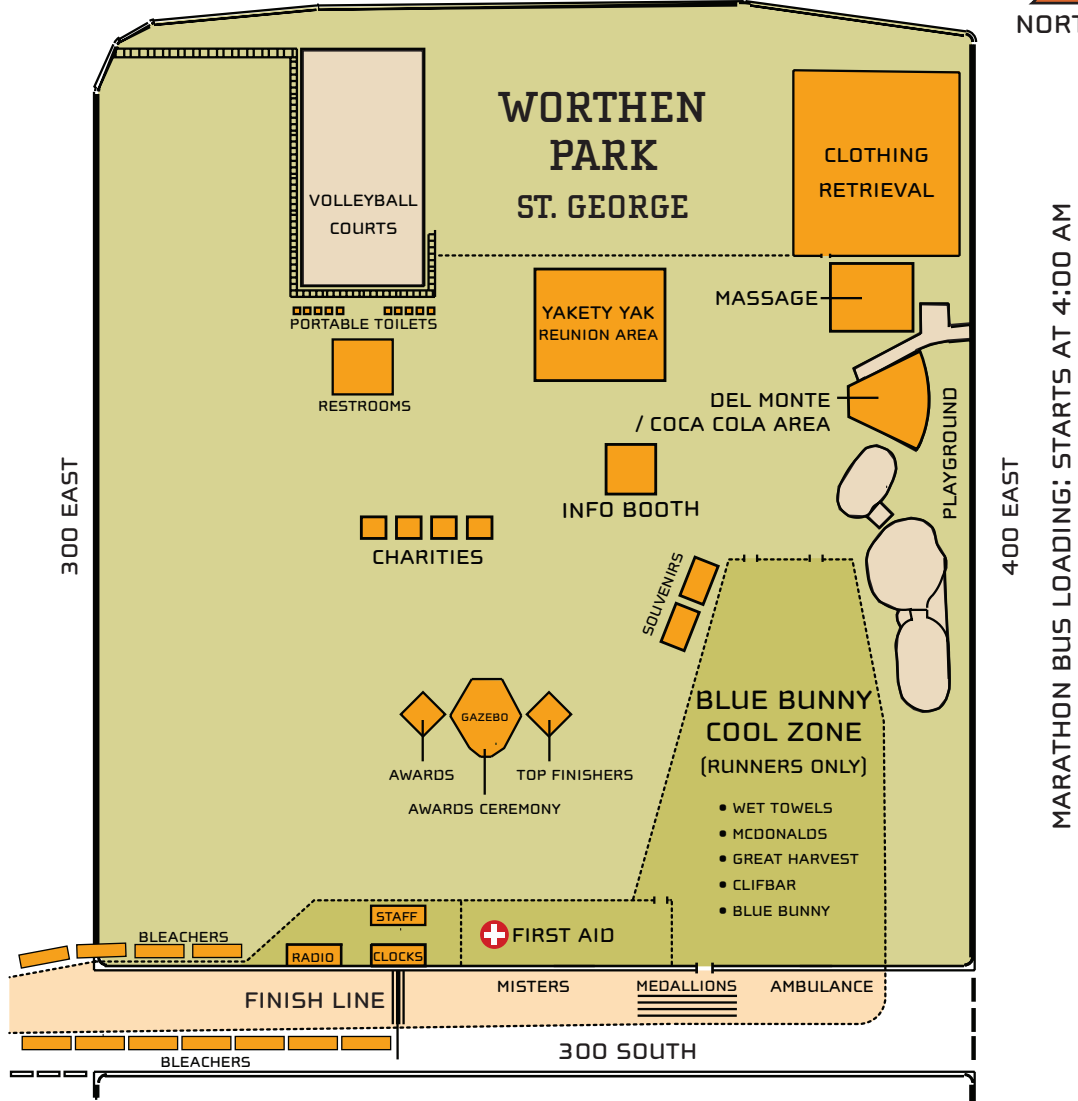

# // FINISH LINE

MAYOR'S WALK POST-EVENT  
 BUS LOADING: 8:30 – 10:30 AM

200 SOUTH

# // ELEVATION